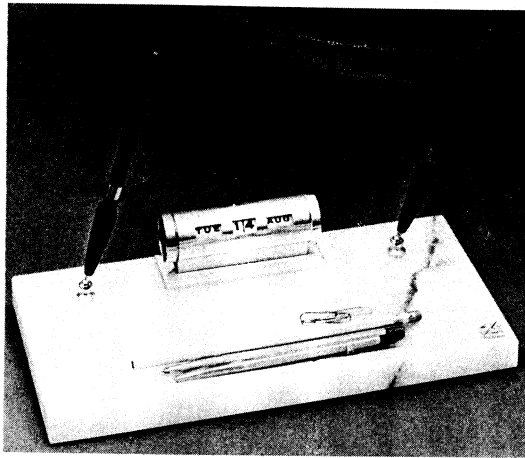

612RC - PEN BASE — DOUBLE PEN — ROLL CALENDAR
— WIDE TRAY